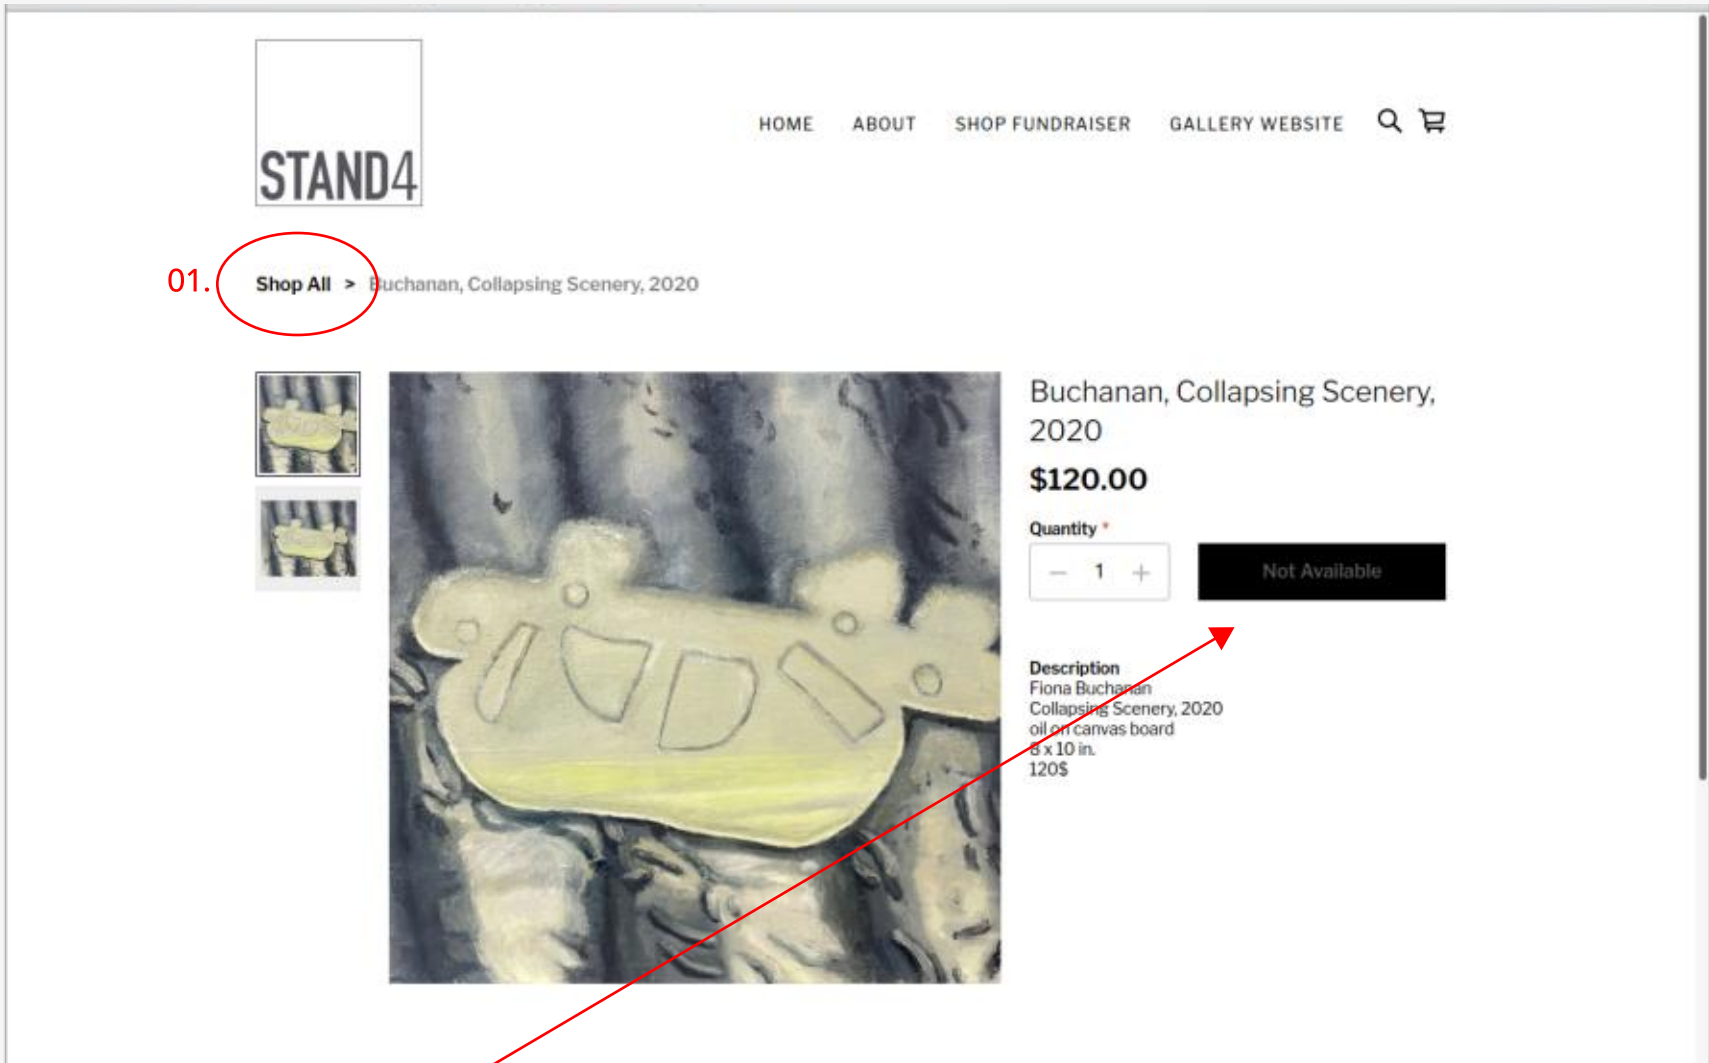

Beth Steidle
Saola (Approaching Extinction), 2020
pen & ink, charcoal, gold leaf, paper
7 3/8 x10 in.
85\$

SYSTEM GLITCH

If an item simply says "Not Available" in the black bar next to the "Quantity" selector and does not offer you the "How to get it" selector please follow these steps: